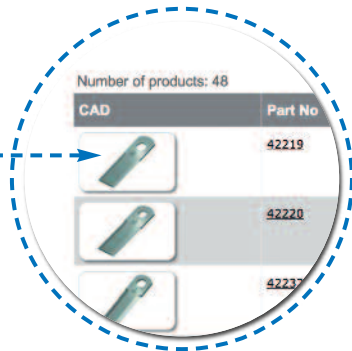

Straw chopper knife variants

Counter knife variants

Radura fits. Reliably.

Radura online product finder

Narrow down the results step by step, until you have found the fitting spare part. A click on the product and you get a full information sheet with all the technical data.