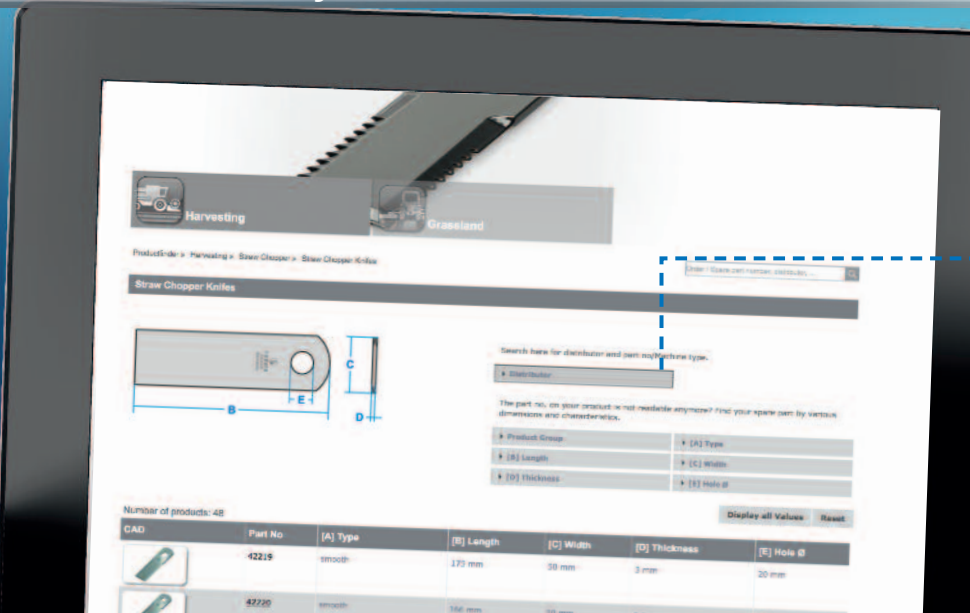

Straw chopper knife variants

Counter knife variants

Radura fits. Reliably.

Radura online product finder

Narrow down the results step by step, until you have found the fitting spare part. A click on the product and you get a full information sheet with all the technical data.