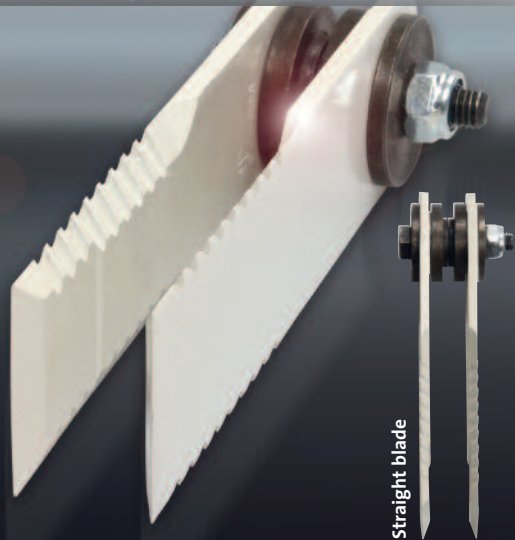

radura®

Chopping TECHNOLOGY

Radura straw chopper knife | High-Performance

Chopper blades are exposed to high wear that is particularly extreme on the outer ends, leaving them to round off and become dull.

- Not so Radura blades. On these blades the back surface is harder than the front (beaver teeth effect),
- which creates a consistently sharp mating edge.
- For a consistently high quality of chop

Longer service life

Standard chopper blades

Induction hardened cutting edges

Edges begin to round off due to wear

Radura hard-faced blades

The back surface is harder than the front

The cutting edge remains unaffected by wear

Radura straw chopper knife | High-Performance

Up to
9m spreads
without active spreader

Twisted Radura Paddle blades accelerate the air stream through the chopper and hence the material flow. With the cutting edges pointing to opposite directions, the straw and chaff are distributed evenly across the full swath width. Optimum results are achieved at 6.50m+ work widths.