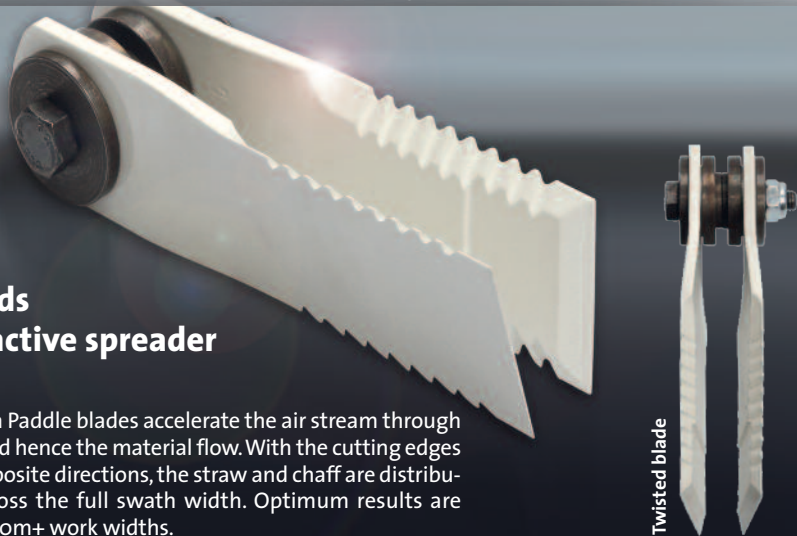

radura®

Chopping TECHNOLOGY

Radura straw chopper knife | High-Performance

Chopper blades are exposed to high wear that is particularly extreme on the outer ends, leaving them to round off and become dull.

- Not so Radura blades. On these blades the back surface is harder than the front (beaver teeth effect),
- which creates a consistently sharp mating edge.
- For a consistently high quality of chop

Longer service life

Standard chopper blades

Induction hardened cutting edges

Edges begin to round off due to wear

Radura hard-faced blades

The back surface is harder than the front

The cutting edge remains unaffected by wear

Radura straw chopper knife | High-Performance

Up to
9m spreads
without active spreader

Twisted Radura Paddle blades accelerate the air stream through the chopper and hence the material flow. With the cutting edges pointing to opposite directions, the straw and chaff are distributed evenly across the full swath width. Optimum results are achieved at 6.50m+ work widths.