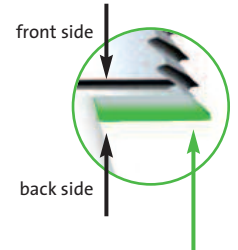

- Not so Radura blades. On these blades the back surface is harder than the front (beaver teeth effect),
- which creates a consistently sharp mating edge.
- For a consistently high quality of chop

Longer service life

Standard chopper blades

Induction hardened cutting edges

Edges begin to round off due to wear

Radura hard-faced blades

The back surface is harder than the front

The cutting edge remains unaffected by wear

Radura straw chopper knife | High-Performance

Up to
9m spreads
without active spreader

Twisted Radura Paddle blades accelerate the air stream through the chopper and hence the material flow. With the cutting edges pointing to opposite directions, the straw and chaff are distributed evenly across the full swath width. Optimum results are achieved at 6.50m+ work widths.

Spreading up to 9m (30ft)

High air velocity
along the swath lines
throws the material
far and wide

- Homogeneous spreading
- Simplifies the successive soil cultivation

Replace in time

**CHANGE
RADURA PARTS**