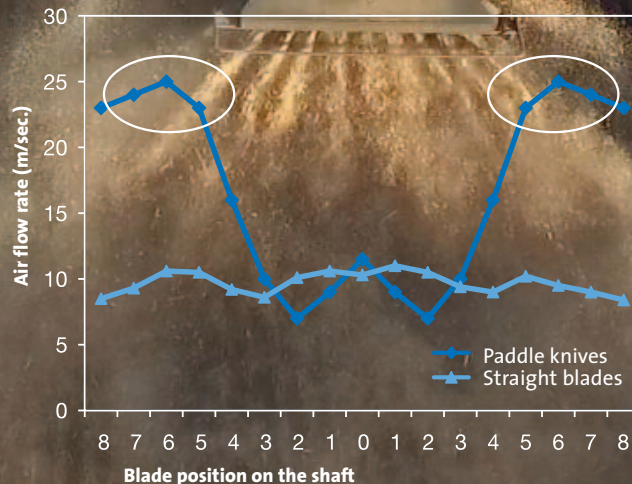

- Not so Radura blades. On these blades the back surface is harder than the front (beaver teeth effect),
- which creates a consistently sharp mating edge.
- For a consistently high quality of chop

Longer service life

Standard chopper blades

Induction hardened cutting edges

Edges begin to round off due to wear

Radura hard-faced blades

The back surface is harder than the front

The cutting edge remains unaffected by wear

Radura straw chopper knife | High-Performance

Up to
9m spreads
without active spreader

Twisted Radura Paddle blades accelerate the air stream through the chopper and hence the material flow. With the cutting edges pointing to opposite directions, the straw and chaff are distributed evenly across the full swath width. Optimum results are achieved at 6.50m+ work widths.

Spreading up to 9m (30ft)

High air velocity
along the swath lines
throws the material
far and wide

- Homogeneous spreading
- Simplifies the successive soil cultivation

Replace in time

**CHANGE
RADURA PARTS**